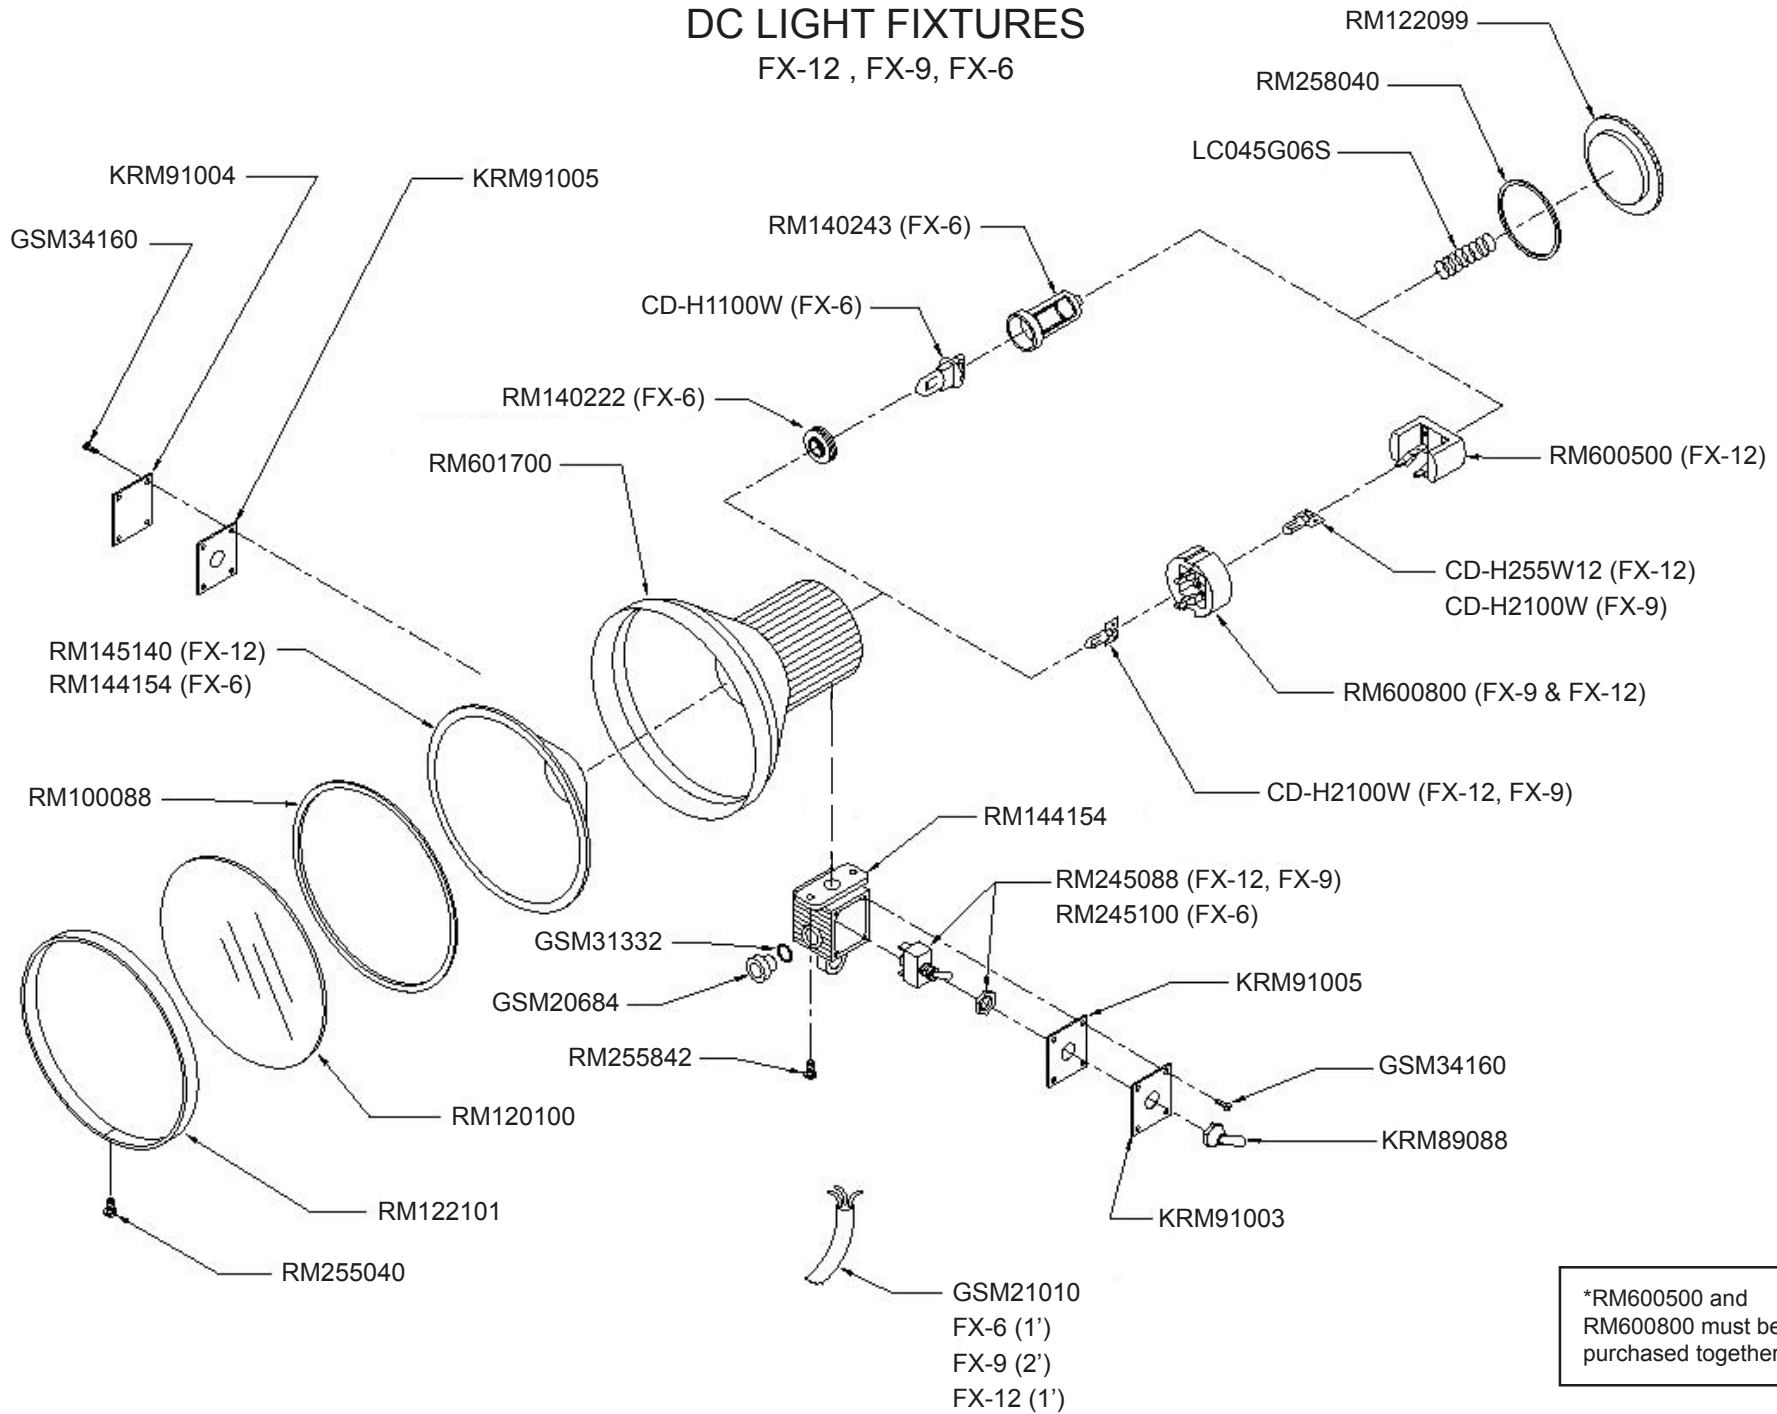

COLLINS DYNAMICS®

DC LIGHT FIXTURES

FX-12 , FX-9, FX-6

*RM600500 and
RM600800 must be
purchased together.